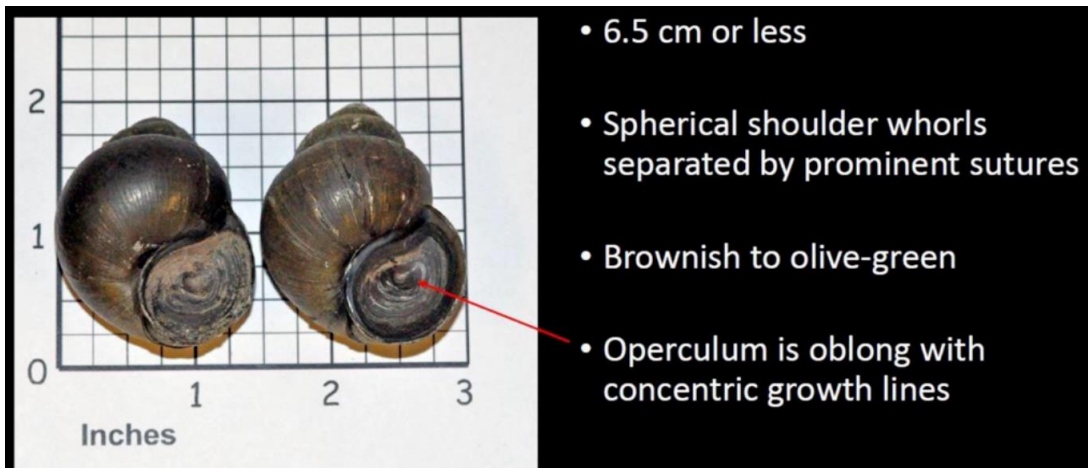

## Chinese Mystery Snails – what you need to know and how to report

1. They are an invasive species that is spreading through Haliburton County Lakes
2. They are harmful to our lakes and have a number of negative effects
  - a. Taking food away from our fish.
  - b. May lead to increased algal blooms
  - c. Affect recreation such as swimming
3. They reproduce rapidly—one female can produce 27-33 young per year
4. Typical distribution is 16 per 1 square metre
5. Highest distribution is soft, mucky or silty soil
6. Found in both shallow and deep water

### How to identify Mystery Chinese Snails